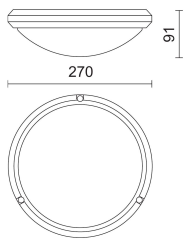

270T

Design: Studio Tecnico Ivela

IP 65 IK 10

Product Code

127400

Color

White

General specifications

Lighting specifications

i Stated L.O.R. and delivered lumens values are related to standard beam angle versions

Lamp description	HE 75W E27
Watt source (W)	75
Lamp type	HE
Lamp holder	E27
Lamp description	FBT E27 15W
Nominal lumens on thermal regime (lm)	900
Watt source (W)	15
Lamp type	FBT
Lamp holder	E27
Diffuser	Polycarbonate

Physical specifications

Body	Nylon F.G. 30%
------	----------------

Optical specifications

Light distribution	Symmetric
Emission	Direct
Aiming	Fixed

Weight and dimension

Height (mm)	91
Diameter (mm)	270
Weight (Kg)	0.6