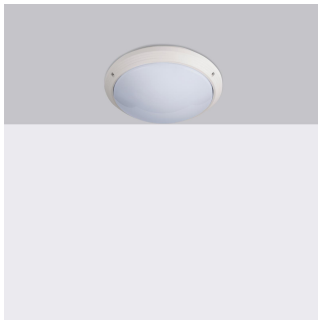

270T

Design: Studio Tecnico Ivela

IP 65 IK 10

Product Code

127400

Color

White

General specifications

Mounting location	Wall/Ceiling
Indoor/Outdoor light	Outdoor
Description	Outdoor ceiling luminaires ideal for application in residential areas for both indoor and outdoor use. IP65.
Applications	Terraces , Residential areas , Façades , Entrances , Cantilever roofing

Lighting specifications

i Stated L.O.R. and delivered lumens values are related to standard beam angle versions

Lamp description	HE 75W E27
Watt source (W)	75
Lamp type	HE
Lamp holder	E27
Lamp description	FBT E27 15W
Nominal lumens on thermal regime (lm)	900
Watt source (W)	15
Lamp type	FBT
Lamp holder	E27
Diffuser	Polycarbonate

Physical specifications

Body	Nylon F.G. 30%
------	----------------

Optical specifications

Light distribution	Symmetric
Emission	Direct
Aiming	Fixed

Weight and dimension

Height (mm)	91
Diameter (mm)	270
Weight (Kg)	0.6